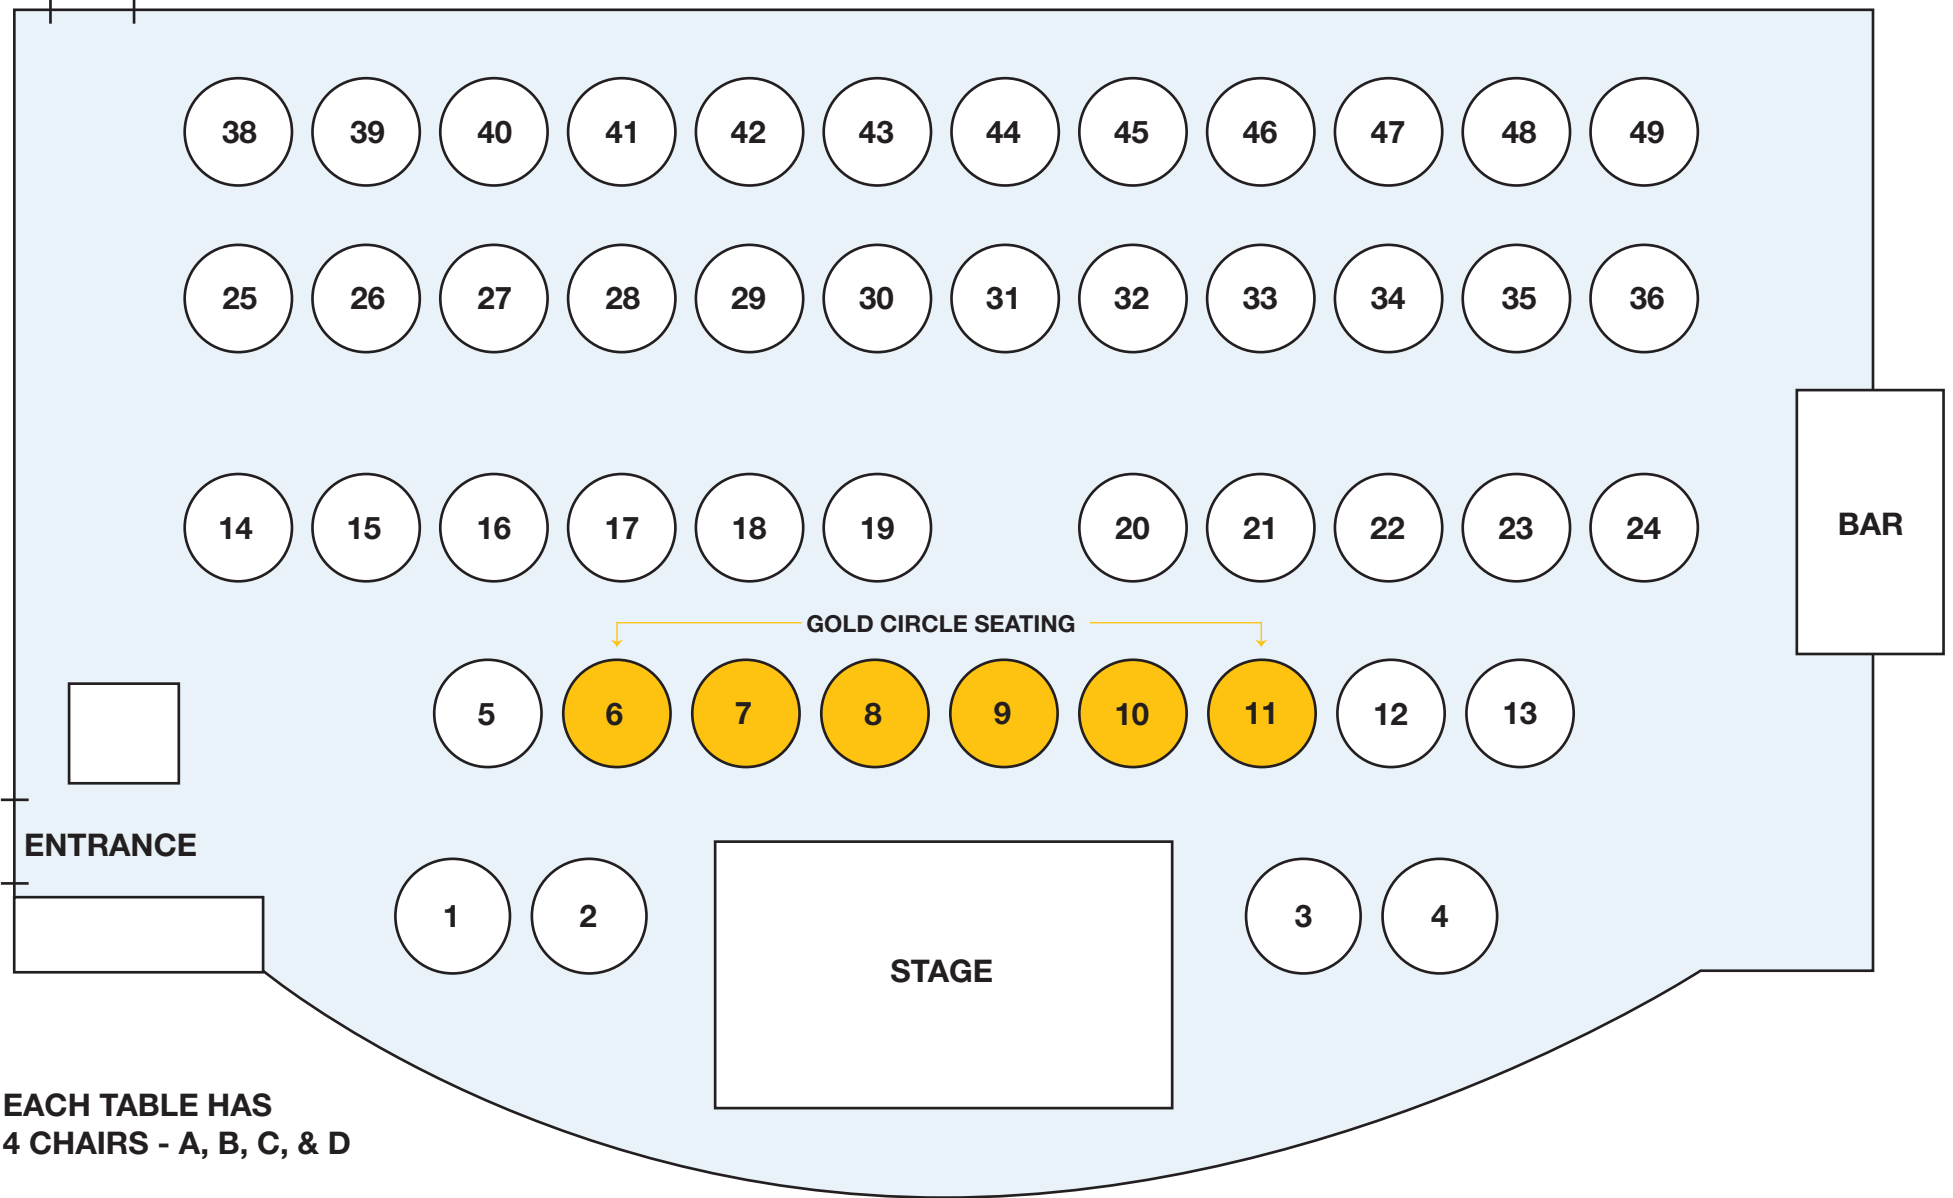

New Jersey
Blues & Jazz Festival SEATING CHART
at the backstage JAZZ club

RESTROOMS

BACKSTAGE WALL

EACH TABLE HAS
4 CHAIRS - A, B, C, & D

THEATER AUDITORIUM